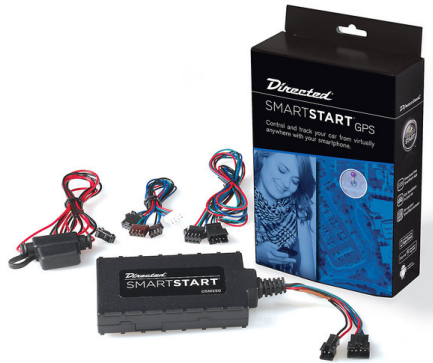

# DSM250

## Smart Start GPS System

Starting At

### GPS Secure:

**Vehicle Locator:** Press a button on your smartphone and receive vehicle's current location, plus speed if it's moving

**Social Check-In:** Text or e-mail your car's location just by pressing a button, or check-in to update your social network

### GPS Premium:

**Smart Fence:** Creates a secure zone around your vehicle so you'll be alerted if your vehicle leaves the zone

**HotSpot:** Adds a virtual Do Not Enter zone around a location so you'll be alerted if your vehicle goes there